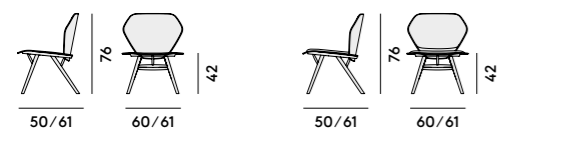

291 Lounge in frassino /Lounge chair in ashwood	297 Lounge in frassino, con sedile e schienale imbottiti /Lounge chair in ashwood, with upholstered seat and back
Box×1 pcs: 0.3 m³ Peso/Weight: 7.7 kg	Box×1 pcs: 0.3 m³ Peso/Weight: 10.7 kg