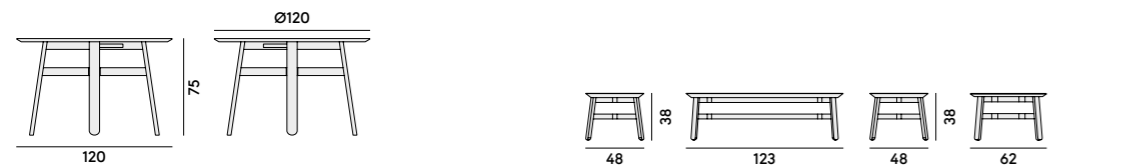

Croissant

570 Sedia in faggio, imbottita / Chair in beechwood, upholstered	571 Poltroncina in faggio, imbottita / Armchair in beechwood, upholstered	572 Lounge in faggio, imbottita / Lounge chair in beechwood, upholstered	573 Divano in faggio, imbottito / Sofa in beechwood, upholstered
Box×2 pcs: 0.38 m³ Peso/Weight: 5.5 kg	Box×1 pcs: 0.30 m³ Peso/Weight: 7.1 kg	Box×1 pcs: 0.41 m³ Peso/Weight: 9.0 kg	Box×1 pcs: 0.68 m³ Peso/Weight: 15.0 kg

569 Panchetta in faggio, imbottita / Bench in beechwood, upholstered	564 Pouf in faggio, imbottito / Pouf in beechwood, upholstered
Box×1 pcs: 0.28 m³ Peso/Weight: 13.2 kg	Box×1 pcs: 0.15 m³ Peso/Weight: 8.0 kg

577 Sgabello in faggio, imbottito / Barstool in beechwood, upholstered	578 Sgabello in faggio, imbottito / Barstool in beechwood, upholstered	579 Sgabello in faggio, imbottito / Stool in beechwood, upholstered
Box×1 pcs: 0.29 m³ Peso/Weight: 6.5 kg	Box×1 pcs: 0.25 m³ Peso/Weight: 6.0 kg	Box×2 pcs: 0.26 m³ Peso/Weight: 5.0 kg

590 Tavolo con struttura in faggio e piano in MDF o HPL / Table with frame in beechwood and top in MDF or HPL	593 Panchetta in faggio, con sedile in MDF / Bench in beechwood, with seat in MDF	592 Tavolo in faggio, con sedile in MDF / Table in beechwood, with seat in MDF
2 Box×1 pcs: 0.26 m³ Peso/Weight: 35.0 kg	Box×1 pcs: 0.28 m³ Peso/Weight: 15.6 kg	Box×1 pcs: 0.15 m³ Peso/Weight: 9.1 kg

Doll

550 Sedia in faggio / Chair in beechwood	551 Sedia in faggio, con sedile imbottito / Chair in beechwood, with upholstered seat	552 Sedia in faggio, con sedile e schienale imbottiti / Chair in beechwood, with upholstered seat and back
Box×2 pcs: 0.34 m³ Peso/Weight: 5.5 kg	Box×2 pcs: 0.34 m³ Peso/Weight: 6.2 kg	Box×2 pcs: 0.34 m³ Peso/Weight: 7 kg