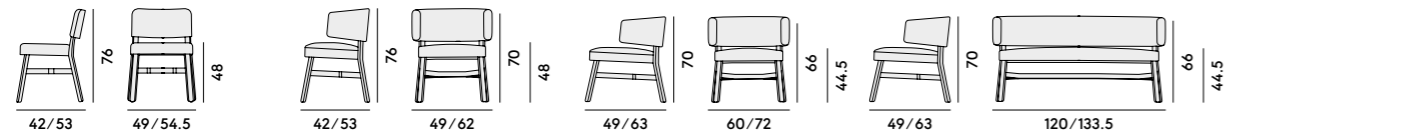

Croissant

570 Sedia in faggio, imbottita / Chair in beechwood, upholstered	571 Poltroncina in faggio, imbottita / Armchair in beechwood, upholstered	572 Lounge in faggio, imbottita / Lounge chair in beechwood, upholstered	573 Divano in faggio, imbottito / Sofa in beechwood, upholstered
Box×2 pcs: 0.38 m³ Peso/Weight: 5.5 kg	Box×1 pcs: 0.30 m³ Peso/Weight: 7.1 kg	Box×1 pcs: 0.41 m³ Peso/Weight: 9.0 kg	Box×1 pcs: 0.68 m³ Peso/Weight: 15.0 kg

569 Panchetta in faggio, imbottita / Bench in beechwood, upholstered	564 Pouf in faggio, imbottito / Pouf in beechwood, upholstered
Box×1 pcs: 0.28 m³ Peso/Weight: 13.2 kg	Box×1 pcs: 0.15 m³ Peso/Weight: 8.0 kg

577 Sgabello in faggio, imbottito / Barstool in beechwood, upholstered	578 Sgabello in faggio, imbottito / Barstool in beechwood, upholstered	579 Sgabello in faggio, imbottito / Stool in beechwood, upholstered
Box×1 pcs: 0.29 m³ Peso/Weight: 6.5 kg	Box×1 pcs: 0.25 m³ Peso/Weight: 6.0 kg	Box×2 pcs: 0.26 m³ Peso/Weight: 5.0 kg