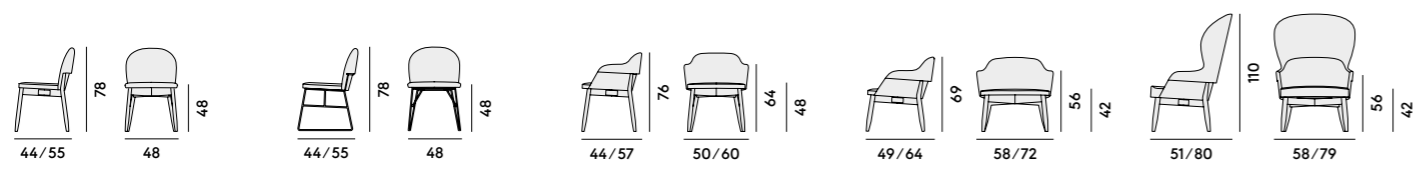

Spy

660 Sedia in faggio, imbottita / Chair in beechwood, upholstered	661 Sedia con struttura in metallo, imbottita / Chair with metal frame, upholstered	650 Poltroncina in faggio, imbottita / Armchair in beechwood, upholstered	651 Lounge in faggio, imbottita / Lounge chair in beechwood, upholstered	658 Bergère in faggio, imbottita / Bergère in beechwood, upholstered
Box×2 pcs: 0.33 m³ Peso/Weight: 7.6 kg	Box×2 pcs: 0.33 m³ Peso/Weight: 10 kg	Box×1 pcs: 0.31 m³ Peso/Weight: 9.4 kg	Box×1 pcs: 0.38 m³ Peso/Weight: 11.8 kg	Box×1 pcs: 0.74 m³ Peso/Weight: 19.8 kg