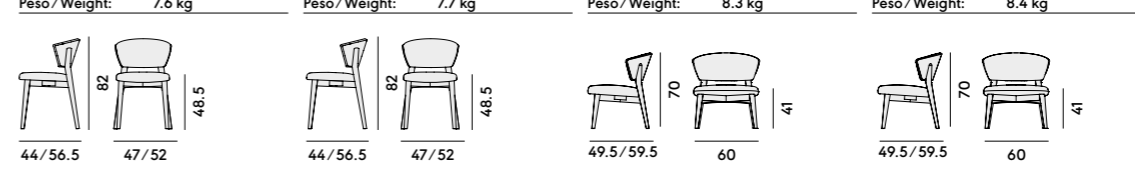

Stella

820 Sedia in faggio, con sedile imbottito e schienale imbottito internamente / Chair in beechwood, with upholstered seat and upholstered inside back	821 Sedia in faggio, con sedile e schienale imbottiti / Chair in beechwood, with upholstered seat and back	822 Lounge in faggio, con sedile imbottito e schienale imbottito internamente / Lounge chair in beechwood, with upholstered seat and upholstered inside back	823 Lounge in faggio, con sedile e schienale imbottiti / Lounge chair in beechwood, with upholstered seat and back
Box×2 pcs: 0.26 m³ Peso/Weight: 7.6 kg	Box×2 pcs: 0.26 m³ Peso/Weight: 7.7 kg	Box×1 pcs: 0.35 m³ Peso/Weight: 8.3 kg	Box×1 pcs: 0.35 m³ Peso/Weight: 8.4 kg