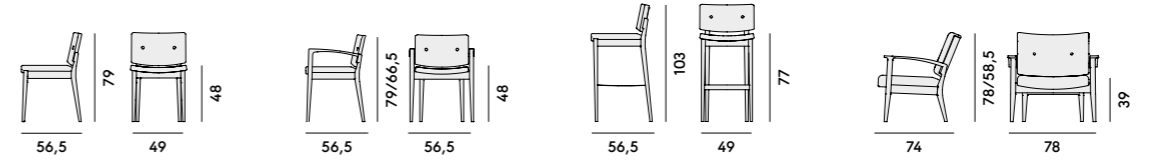

Eileen

7C01 Sedia in faggio, imbottita /Chair in beechwood, upholstered	7C02 Lounge in faggio, imbottita /Lounge chair in beechwood, upholstered	7C03 Sgabello in faggio, imbottita /Stool in beechwood, upholstered	7C05 Lounge in faggio, imbottita /Lounge chair in beechwood, upholstered
Box×2 pcs: 0.37 m³ Peso/Weight: 9.5 kg	Box×1 pcs: 0.30 m³ Peso/Weight: 10.0 kg	Box×1 pcs: 0.33 m³ Peso/Weight: 11.2 kg	Box×1 pcs: 0.48 m³ Peso/Weight: 15.5 kg