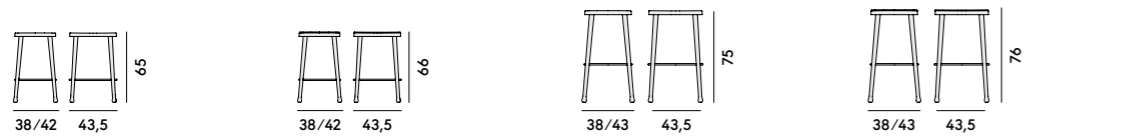

262 Tavolo in frassino /Table in ashwood	263 Tavolo in frassino /Table in ashwood	264 Tavolo in frassino /Table in ashwood	266 Tavolo in frassino /Table in ashwood
Box×1 pcs: 0.03 m³ Peso/Weight: 7.2 kg	Box×1 pcs: 0.03 m³ Peso/Weight: 6.7 kg	Box×1 pcs: 0.06 m³ Peso/Weight: 12.8 kg	Box×1 pcs: 0.08 m³ Peso/Weight: 14 kg