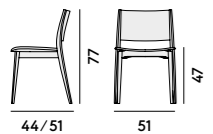

629 Poltroncina in faggio, con sedile e schienale imbottiti / Armchair in beechwood, with upholstered seat and back

Blazer

632 Sedia in faggio / Chair in beechwood

Box×2 pcs: 0.38 m³
Peso/Weight: 6.2 kg