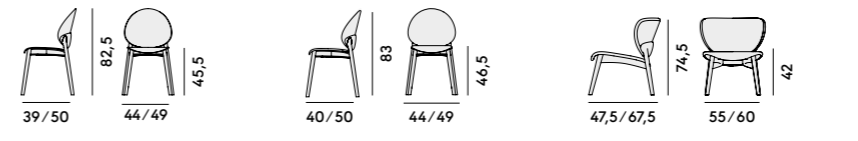

Fleuron

200 Sedia in frassino /Chair in ashwood	201 Sedia in frassino, con sedile e schienale imbottiti /Chair in ashwood, with upholstered seat and back	203 Lounge in frassino, con sedile e schienale imbottiti /Lounge chair in ashwood, with upholstered seat and back
Box×2 pcs: 0.35 m³ Peso/Weight: 6.0 kg	Box×2 pcs: 0.35 m³ Peso/Weight: 6.7 kg	Box×1 pcs: 0.32 m³ Peso/Weight: 8.8 kg