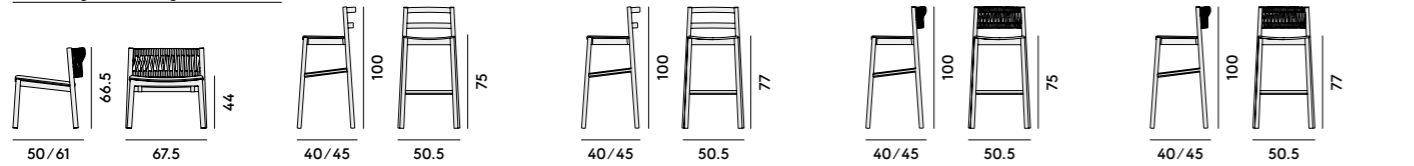

850 Sedia in faggio, con schienale in cima nautica / Chair in beechwood, with woven backrest in marine rope	851 Lounge in faggio, con sedile imbottito e schienale in cima nautica / Lounge chair in beechwood, with upholstered seat and woven back in marine rope
Box×2 pcs: 0.34 m³ Peso/Weight: 5.1 kg	Box×2 pcs: 0.50 m³ Peso/Weight: 11 kg

Marcel

470 Tavolo con struttura in metallo / Table with metal frame	471 Tavolo con struttura in metallo / Table with metal frame	472 Tavolo con struttura in metallo / Table with metal frame	473 Tavolo con struttura in metallo / Table with metal frame	474 Tavolo con struttura in metallo / Table with metal frame
Box×1 pcs: 0.33 m³ Peso/Weight: 6.7 kg	Box×1 pcs: 0.23 m³ Peso/Weight: 5.4 kg	Box×1 pcs: 0.21 m³ Peso/Weight: 5.0 kg	Box×1 pcs: 0.14 m³ Peso/Weight: 4.3 kg	Box×1 pcs: 0.15 m³ Peso/Weight: 4.2 kg