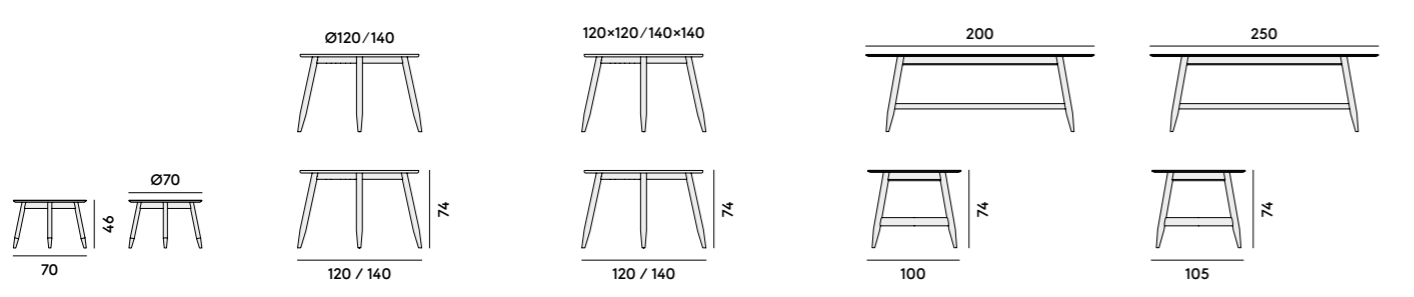

657 Tavolo con struttura in faggio / Table with frame in beechwood	653 Tavolo con struttura in faggio / Table with frame in beechwood	653 Tavolo con struttura in faggio / Table with frame in beechwood	685 Tavolo con struttura in faggio / Table with frame in beechwood	686 Tavolo con struttura in faggio / Table with frame in beechwood
Base + Top MDF 2 Box×1 pcs: 0.14 m³ Peso/Weight: 10 kg	Base + Top MDF Ø120 2 Box×1 pcs: 0.27 m³ Peso/Weight: 32.5 kg	Base + Top MDF 120×120 2 Box×1 pcs: 0.27 m³ Peso/Weight: 37.5 kg	Base + Top MDF 2 Box×1 pcs: 1.18 m³ Peso/Weight: 56 kg	Base + Top MDF 2 Box×1 pcs: 1.20 m³ Peso/Weight: 73 kg
Base + Top Marble 2 Box×1 pcs: 0.15 m³ Peso/Weight: 26 kg	Base + Top Marble Ø120 2 Box×1 pcs: 0.30 m³ Peso/Weight: 76.5 kg	Base + Top Marble 120×120 2 Box×1 pcs: 0.30 m³ Peso/Weight: 94.5 kg	Base + Top Marble 2 Box×1 pcs: 1.18 m³ Peso/Weight: 135 kg	Base + Top Marble 2 Box×1 pcs: 1.20 m³ Peso/Weight: 160 kg
	Base + Top MDF Ø140 2 Box×1 pcs: 0.29 m³ Peso/Weight: 39.5 kg	Base + Top MDF 140×140 2 Box×1 pcs: 0.29 m³ Peso/Weight: 47.5 kg		
	Base + Top Marble Ø140 2 Box×1 pcs: 0.33 m³ Peso/Weight: 100 kg	Base + Top Marble 140×140 2 Box×1 pcs: 0.33 m³ Peso/Weight: 125.5 kg