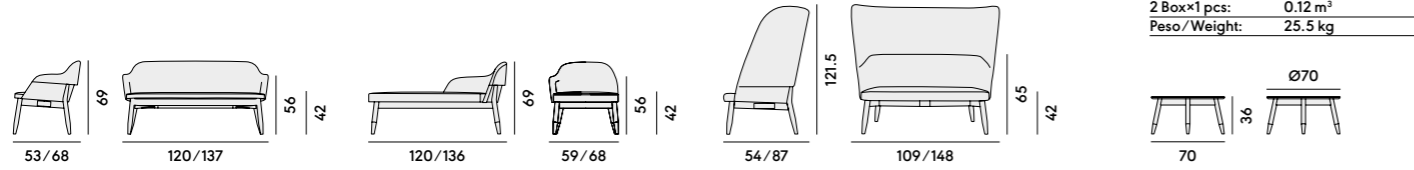

663 Divano in faggio, imbottito / Sofa in beechwood, upholstered	664 Dormeuse in faggio, imbottita / Dormeuse in beechwood, upholstered	665 Divano Bergère in faggio, imbottito / Bergère sofa in beechwood, upholstered	654 Tavolo con struttura in faggio / Table with frame in beechwood
Box×1 pcs: 0.75 m³ Peso/Weight: 25.2 kg	Box×1 pcs: 0.75 m³ Peso/Weight: 22.2 kg	Box×1 pcs: 1.67 m³ Peso/Weight: 40 kg	Base + Top MDF 2 Box×1 pcs: 0.11 m³ Peso/Weight: 9.5 kg