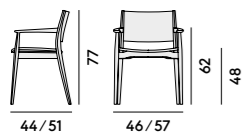

Box×1 pcs: 0.26 m³
Peso/Weight: 6.9 kg