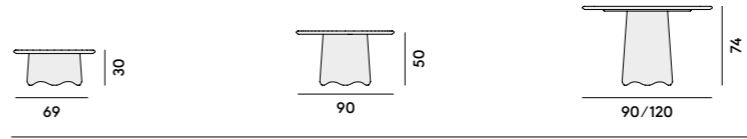

280 Base tavolino in frassino / Table frame in ashwood	281 Base tavolino in frassino / Table frame in ashwood	282 Base tavolo in frassino / Table frame in ashwood
Base 1 Box*1 pcs: 0.16 m³ Peso/Weight: 9.8 kg	Base 1 Box*1 pcs: 0.16 m³ Peso/Weight: 10.5 kg	Base 1 Box*1 pcs: 0.23 m³ Peso/Weight: 24.8 kg
Base + Top Marmo/Marble 1 Box*1 pcs: 0.33 m³ Peso/Weight: 16.4 kg	Base + Top Marmo/Marble 2 Box*1 pcs: 0.21 m³ Peso/Weight: 29.4 kg	Base + Top Marmo/Marble (Ø 90) 2 Box*1 pcs: 0.28 m³ Peso/Weight: 36.00 kg
Base + Top Travertino 1 Box*1 pcs: 0.33 m³ Peso/Weight: 14.6 kg	Base + Top Travertino 2 Box*1 pcs: 0.21 m³ Peso/Weight: 26.13 kg	Base + Top Travertino (Ø 90) 2 Box*1 pcs: 0.28 m³ Peso/Weight: 32.00 kg
Base + Top Sughero/Cork 1 Box*1 pcs: 0.33 m³ Peso/Weight: 7.6 kg	Base + Top Frassino/Ashwood 2 Box*1 pcs: 0.21 m³ Peso/Weight: 14.2 kg	Base + Top Frassino/Ashwood (Ø 90) 2 Box*1 pcs: 0.28 m³ Peso/Weight: 17.7 kg
Base + Top Frassino/Ashwood 1 Box*1 pcs: 0.33 m³ Peso/Weight: 9.5 kg	Base + Top Frassino/Ashwood (Ø 120) 2 Box*1 pcs: 0.31 m³ Peso/Weight: 48.2 kg	Base + Top Frassino/Ashwood (Ø 120) 2 Box*1 pcs: 0.31 m³ Peso/Weight: 42.8 kg