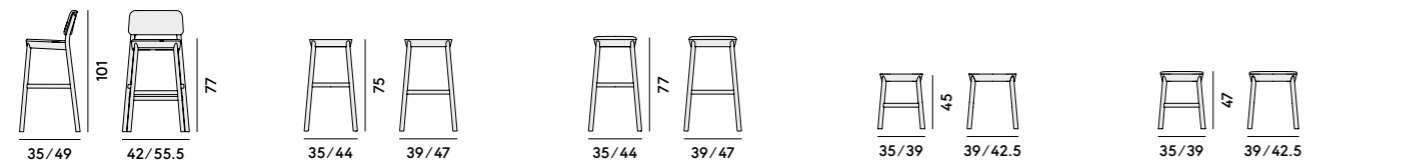

Edelweiss

290 Sedia in frassino /Chair in ashwood	294 Sedia in frassino, con sedile imbottito /Chair in ashwood, with upholstered seat	292 Sgabello in frassino /Barstool in ashwood	298 Sgabello in frassino, con sedile imbottito / Barstool in ashwood, with upholstered seat
Box×2 pcs: 0.38 m³ Peso/Weight: 6.0 kg	Box×2 pcs: 0.38 m³ Peso/Weight: 7.6 kg	Box×1 pcs: 0.28 m³ Peso/Weight: 5.4 kg	Box×1 pcs: 0.28 m³ Peso/Weight: 6.9 kg