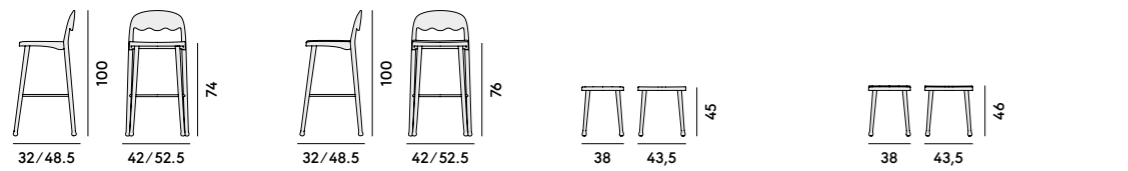

258 Sgabello in frassino /Barstool in ashwood	259 Sgabello in frassino, con sedile imbottito /Barstool in ashwood, with upholstered seat	260 Sgabello in frassino /Barstool in ashwood	261 Sgabello in frassino, con sedile imbottito /Barstool in ashwood, with upholstered seat
Box×1 pcs: 0.14 m³ Peso/Weight: 5.8 kg	Box×1 pcs: 0.14 m³ Peso/Weight: 5.8 kg	Box×1 pcs: 0.18 m³ Peso/Weight: 5.1 kg	Box×1 pcs: 0.18 m³ Peso/Weight: 6.1 kg