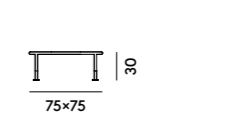

B. Outdoor

OC97 Poltrona in metallo e frassino,
imbottito e intrecciato in cima
nautica / Armchair in metal and
ashwood, upholstered and
woven in nautical rope

OC99 Divano in metallo e frassino, imbottito e intrecciato in cima nautica
/ Sofa in metal and ashwood, upholstered and woven in nautical rope

OC89 Tavolo in metallo, piano in HPL
/ Table in metal, HPL top

Box×2 pcs: 0.30 m³
Peso / Weight: 10.9 kg

Box×1 pcs: 0.37 m³
Peso / Weight: 14.2 kg

Box×1 pcs: 0.15 m³
Peso / Weight: 11.5 kg