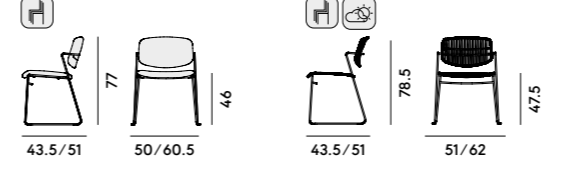

Boxx2 pcs: 0.29 m ³ Peso/Weight: 6.8 kg	Boxx2 pcs: 0.29 m ³ Peso/Weight: 6 kg
---	---

Sey

690 Poltroncina con struttura in metallo, imbottita / Armchair with metal frame, upholstered	691 Poltroncina con struttura in metallo, intrecciata in cima nautica / Armchair with metal frame, woven in marine rope	693 Lounge con struttura in metallo, imbottita / Lounge chair with metal frame, upholstered	694 Lounge con struttura in metallo, intrecciata in cima nautica / Lounge chair with metal frame, woven in marine rope
--	---	---	--