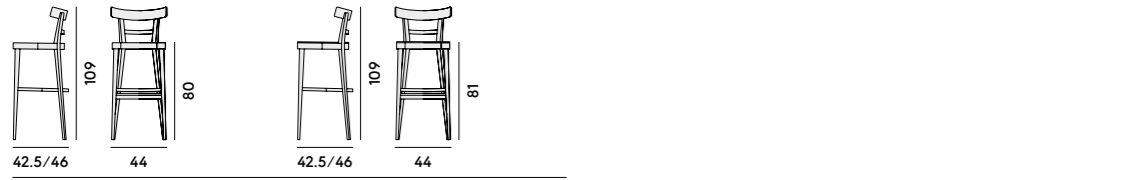

462 Sgabello in faggio / Barstool in beechwood	462/1 Sgabello in faggio, con sedile imbottito / Barstool in beechwood, with upholstered seat
Box*1 pcs: 0.29 m³ Peso/Weight: 6.0 kg	Box*1 pcs: 0.29 m³ Peso/Weight: 6.3 kg