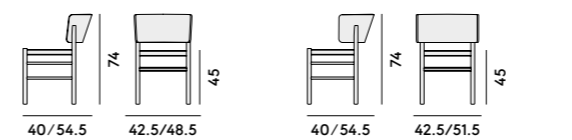

Fratina

680 Sedia in frassino, con sedile imbottito/Chair in ashwood, with upholstered seat	681 Poltroncina in frassino, con sedile imbottito/Armchair in ashwood, with upholstered seat
Box×2 pcs: 0.37 m³ Peso/Weight: 5.4 kg	Box×1 pcs: 0.26 m³ Peso/Weight: 5.6 kg