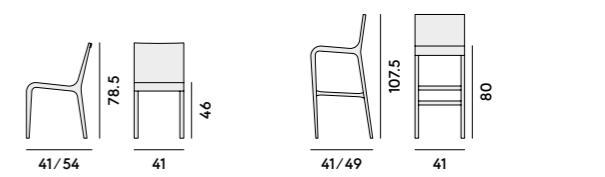

Foglia

428 Sedia in rovere /Chair in oakwood	429 Sgabello in rovere /Barstool in oakwood
Box×2 pcs: 0.29 m³ Peso/Weight: 3.7 kg	Box×1 pcs: 0.29 m³ Peso/Weight: 4.8 kg