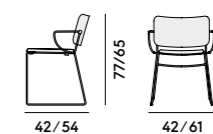

Box×2 pcs: 0.38 m³
Peso/Weight: 8.1 kg