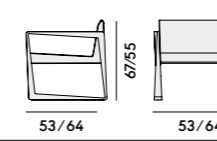

Box×2 pcs: 0.30 m³
Peso / Weight: 10.9 kg

Box×1 pcs: 0.37 m³
Peso / Weight: 14.2 kg

Box×1 pcs: 0.72 m³
Peso / Weight: 21.5 kg

B. Outdoor

OC97 Poltrona in metallo e frassino,
imbottito e intrecciato in cima
nautica / Armchair in metal and
ashwood, upholstered and
woven in nautical rope