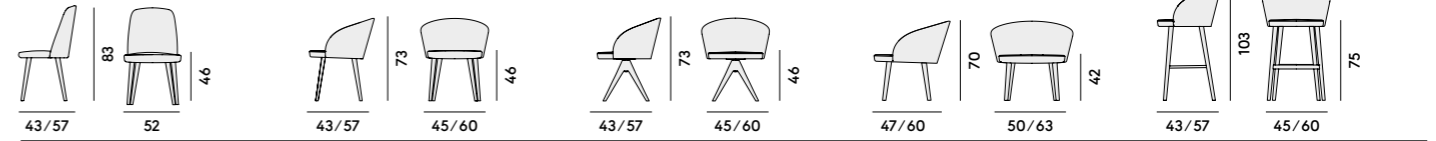

Marilyn

7C28 Sedia in faggio, con sedile e schienale imbottiti / Chair in beechwood, with upholstered seat and back	7C31 Poltroncina in faggio, con sedile e schienale imbottiti / Armchair in beechwood, with upholstered seat and back	7C32 Poltroncina base girevole in faggio, con sedile e schienale imbottiti / Armchair with swivel base in beechwood, with upholstered seat and back	7C34 Lounge in faggio, con sedile e schienale imbottiti / Lounge chair in beechwood, with upholstered seat and back	7C36 Sgabello in faggio, con sedile e schienale imbottiti / Stool in beechwood, with upholstered seat and back
Box×2 pcs: 0.27 m³ Peso/Weight: 5.2 kg	Box×1 pcs: 0.30 m³ Peso/Weight: 5.4 kg	Box×1 pcs: 0.30 m³ Peso/Weight: 7.5 kg	Box×1 pcs: 0.42 m³ Peso/Weight: 7.4 kg	Box×1 pcs: 0.34 m³ Peso/Weight: 8 kg