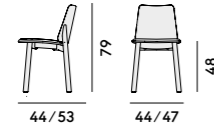

Billa

1C50 Sedia in faggio / Armchair in beechwood

Box×2 pcs: 0.34 m³
Peso/Weight: 4.7 kg

1C51 Sedia in faggio con sedile imbottito / Armchair in beechwood, with upholstered seat

Box×2 pcs: 0.34 m³
Peso/Weight: 5.5 kg