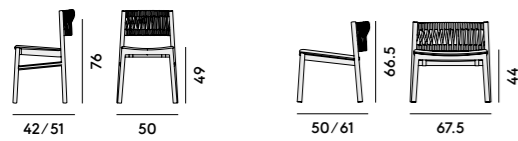

850 Sedia in faggio, con schienale in cima nautica / Chair in beechwood, with woven backrest in marine rope	851 Lounge in faggio, con sedile imbottito e schienale in cima nautica / Lounge chair in beechwood, with upholstered seat and woven back in marine rope
Box×2 pcs: 0.34 m³ Peso/Weight: 5.1 kg	Box×2 pcs: 0.50 m³ Peso/Weight: 11 kg