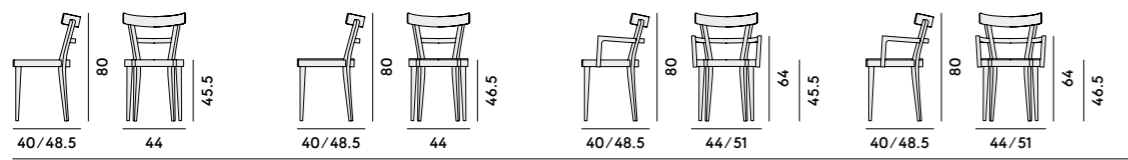

Cafè

460 Sedia in faggio / Chair in beechwood	460/1 Sedia in faggio, con sedile imbottito / Chair in beechwood, with upholstered seat	461 Poltroncina in faggio / Armchair in beechwood	461/1 Poltroncina in faggio, con sedile imbottito / Armchair in beechwood, with upholstered seat
Box*2 pcs: 0.37 m³ Peso/Weight: 4.4 kg	Box*2 pcs: 0.37 m³ Peso/Weight: 4.7 kg	Box*1 pcs: 0.23 m³ Peso/Weight: 5.1 kg	Box*1 pcs: 0.23 m³ Peso/Weight: 5.4 kg