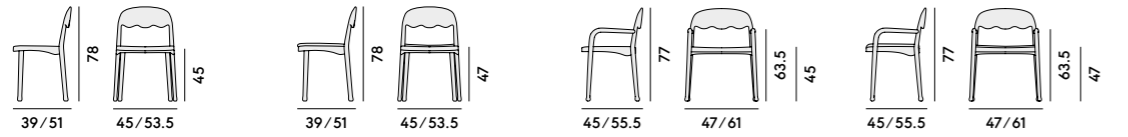

Frisée

250 Sedia in frassino /Chair in ashwood	251 Sedia in frassino, con sedile imbottito /Chair in ashwood, with upholstered seat	252 Poltroncina in frassino /Armchair in ashwood	253 Poltroncina in frassino, con sedile imbottito /Armchair in ashwood, with upholstered seat
Box×2 pcs: 0.34 m³ Peso/Weight: 4.5 kg	Box×2 pcs: 0.34 m³ Peso/Weight: 5.6 kg	Box×1 pcs: 0.28 m³ Peso/Weight: 5.8 kg	Box×1 pcs: 0.28 m³ Peso/Weight: 7.1 kg

254 Sgabello in frassino /Barstool in beech or ashwood	255 Sgabello in frassino, con sedile imbottito /Barstool in ashwood, with upholstered seat	256 Sgabello in frassino /Barstool in ashwood	257 Sgabello in frassino, con sedile imbottito /Barstool in ashwood, with upholstered seat
Box×1 pcs: 0.28 m³ Peso/Weight: 6.4 kg	Box×1 pcs: 0.28 m³ Peso/Weight: 7.5 kg	Box×2 pcs: 0.28 m³ Peso/Weight: 3.7 kg	Box×2 pcs: 0.28 m³ Peso/Weight: 4.7 kg