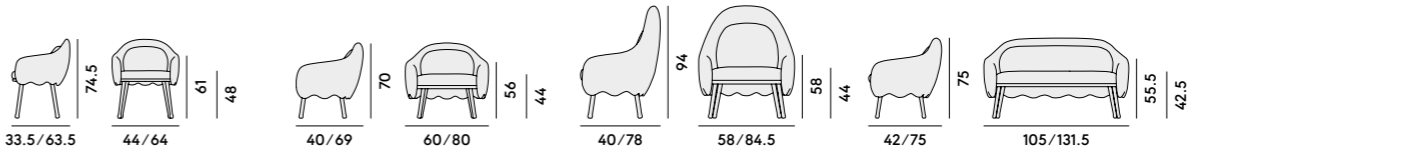

Corolla

270 Poltroncina frassino, imbottita / Armchair in beech or ashwood, upholstered	271 Lounge in frassino, imbottita / Lounge chair in beech or ashwood, upholstered	272 Bergère in frassino, imbottita / Bergère in beech or ashwood, upholstered	273 Divano in frassino, imbottito / Sofa in beech or ashwood, upholstered
Box*1 pcs: 0.33 m³ Peso/Weight: 10.4 kg	Box*1 pcs: 0.42 m³ Peso/Weight: 14.4 kg	Box*1 pcs: 0.66 m³ Peso/Weight: 16.3 kg	Box*1 pcs: 0.79 m³ Peso/Weight: 24.5 kg