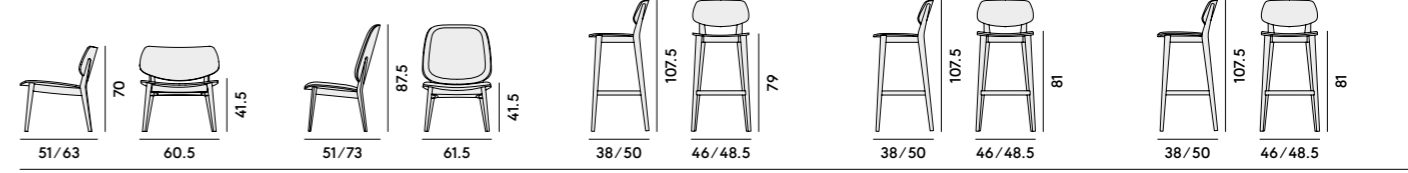

164 Sgabello con struttura in metallo / Barstool with metal frame	165 Sgabello con struttura in metallo, con sedile e schienale imbottiti / Barstool with metal frame, with upholstered seat and back	751 Tavolo con struttura in faggio e piano in MDF / Table with beechwood frame and top in MDF	750 Base tavolo in metallo / Table base in metal	752 Base tavolo in faggio / Table base in beechwood
Box×1 pcs: 0.24 m³ Peso/Weight: 7.6 kg	Box×1 pcs: 0.24 m³ Peso/Weight: 8.2 kg	Box×1 pcs: 0.20 m³ Peso/Weight: 10.3 kg	2 Box×1 pcs: 0.049 m³ Peso/Weight: 11 kg	2 Box×1 pcs: 0.48 m³ Peso/Weight: 15 kg