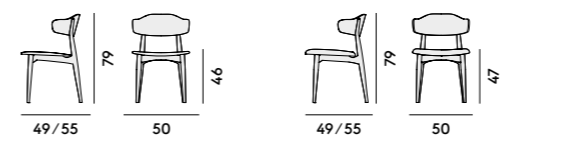

Flow

825 Sedia in faggio /Chair in beechwood	826 Sedia in frassino, con sedile imbottito/Chair in beechwood, with upholstered seat
Box×2 pcs: 0.26 m³ Peso/Weight: 5.4 kg	Box×1 pcs: 0.26 m³ Peso/Weight: 5.65 kg