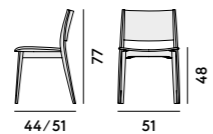

233 Sgabello in faggio, con sedile imbottito / Barstool in beechwood, with upholstered seat

Box×2 pcs: 0.38 m³
Peso/Weight: 6.7 kg

630 Poltroncina in faggio / Armchair in beechwood