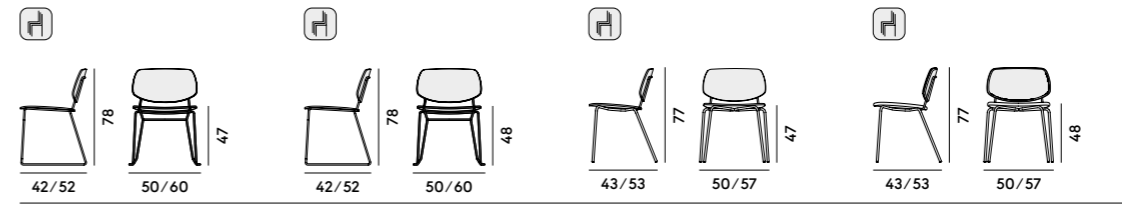

562 Lounge in faggio, imbottita / Lounge chair in beechwood, upholstered	563 Lounge high in faggio, imbottita / High-backed lounge chair in beechwood, upholstered	557 Sgabello in faggio / Barstool in beechwood	555 Sgabello in faggio, con sedile imbottito / Barstool in beechwood, with upholstered seat	556 Sgabello in faggio, con sedile e schienale imbottiti / Barstool in beechwood, with upholstered seat and back
Box×2 pcs: 0.39 m³ Peso/Weight: 6.5 kg	Box×1 pcs: 0.42 m³ Peso/Weight: 13 kg	Box×1 pcs: 0.29 m³ Peso/Weight: 6.1 kg	Box×1 pcs: 0.29 m³ Peso/Weight: 6.8 kg	Box×1 pcs: 0.29 m³ Peso/Weight: 7.6 kg