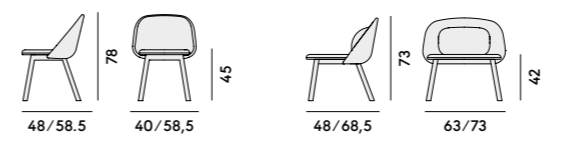

Spoon

OC80 Sedia in faggio, imbottita / Chair in benchwood, upholstered	OC82 Lounge in faggio, imbottita / Lounge chair in benchwood, upholstered

Boxx2 pcs: 0.31 m³ Peso/Weight: 7.0 kg	Boxx1 pcs: 0.42 m³ Peso/Weight: 8.0 kg