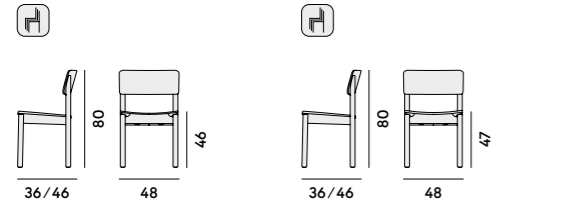

Green

001 Sedia in frassino / Chair in ashwood	002 Sedia in frassino, con sedile imbottito / Chair in ashwood, with upholstered seat
Box×2 pcs: 0.29 m³ Peso/Weight: 6.7 kg	Box×2 pcs: 0.29 m³ Peso/Weight: 6.8 kg