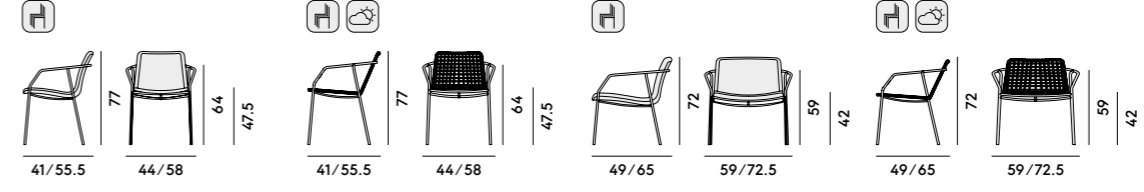

Sey

690 Poltroncina con struttura in metallo, imbottita / Armchair with metal frame, upholstered	691 Poltroncina con struttura in metallo, intrecciata in cima nautica / Armchair with metal frame, woven in marine rope	693 Lounge con struttura in metallo, imbottita / Lounge chair with metal frame, upholstered	694 Lounge con struttura in metallo, intrecciata in cima nautica / Lounge chair with metal frame, woven in marine rope

Boxx2 pcs: 0.30 m³ Peso/Weight: 6.7 kg	Boxx2 pcs: 0.30 m³ Peso/Weight: 7.2 kg	Boxx2 pcs: 0.46 m³ Peso/Weight: 9.0 kg	Boxx2 pcs: 0.46 m³ Peso/Weight: 8.3 kg