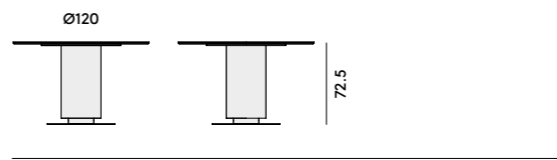

Cafè

460 Sedia in faggio / Chair in beechwood	460/1 Sedia in faggio, con sedile imbottito / Chair in beechwood, with upholstered seat	461 Poltroncina in faggio / Armchair in beechwood	461/1 Poltroncina in faggio, con sedile imbottito / Armchair in beechwood, with upholstered seat
Box*2 pcs: 0.37 m³ Peso/Weight: 4.4 kg	Box*2 pcs: 0.37 m³ Peso/Weight: 4.7 kg	Box*1 pcs: 0.23 m³ Peso/Weight: 5.1 kg	Box*1 pcs: 0.23 m³ Peso/Weight: 5.4 kg

462 Sgabello in faggio / Barstool in beechwood	462/1 Sgabello in faggio, con sedile imbottito / Barstool in beechwood, with upholstered seat
Box*1 pcs: 0.29 m³ Peso/Weight: 6.0 kg	Box*1 pcs: 0.29 m³ Peso/Weight: 6.3 kg

Central Base

740 Base tavolo in metallo / Table base in metal	742 Base tavolo in metallo / Table base in metal	743 Base tavolo in metallo / Table base in metal	744 Base tavolo in metallo / Table base in metal
1 Box*1 pcs: 0.049 m³ Peso/Weight: 16 kg	1 Box*1 pcs: 0.049 m³ Peso/Weight: 16 kg	1 Box*1 pcs: 0.072 m³ Peso/Weight: 16 kg	1 Box*1 pcs: 0.049 m³ Peso/Weight: 20 kg

Top: Ø50, 60, 70, 80 50x50, 60x60, 70x70, 80x80	Top: Ø50, 60, 70, 80 50x50, 60x60, 70x70, 80x80 160x80 (2x)	Top: Ø50, 60, 70 50x50, 60x60, 70x70	Top: Ø90, 100 90x90, 100x100 120x80

Marmo bianco o nero / White or black marble	Noce o faggio impiallacciato / Walnut or beech veneer	HPL bianco o nero / White or black HPL	Laminato / Laminate	MDF Laccato / Lacquered MDF