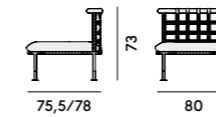

B. Outdoor

OC97 Poltrona in metallo e frassino,
imbottito e intrecciato in cima
nautica / Armchair in metal and
ashwood, upholstered and
woven in nautical rope

OC99 Divano in metallo e frassino, imbottito e intrecciato in cima nautica
/ Sofa in metal and ashwood, upholstered and woven in nautical rope

OC89 Tavolo in metallo, piano in HPL
/ Table in metal, HPL top

Box×2 pcs: 0.30 m³
Peso / Weight: 10.9 kg

Box×1 pcs: 0.37 m³
Peso / Weight: 14.2 kg

Box×1 pcs: 0.15 m³
Peso / Weight: 11.5 kg