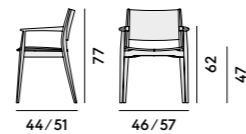

234 Sgabello in faggio, con sedile e schienale imbottiti / Barstool in beechwood, with upholstered seat and back

Box×1 pcs: 0.26 m³
Peso/Weight: 7.1 kg

631 Poltroncina in faggio, con sedile imbottito / Armchair in beechwood, with upholstered seat