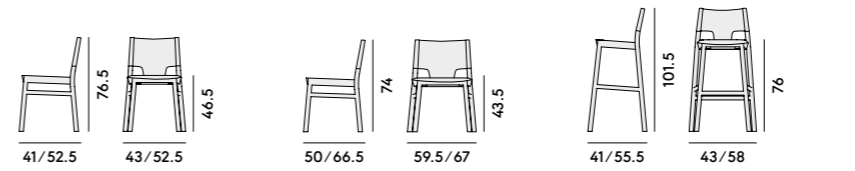

Marimba

110 Sedia in faggio, imbottita / Chair in beechwood, upholstered	114 Lounge in faggio, imbottita / Lounge chair in beechwood, upholstered	113 Sgabello in faggio, imbottito / Barstool in beechwood, upholstered
Box×2 pcs: 0.34 m³ Peso/Weight: 5.2 kg	Box×2 pcs: 0.45 m³ Peso/Weight: 7.2 kg	Box×1 pcs: 0.31 m³ Peso/Weight: 5.8 kg