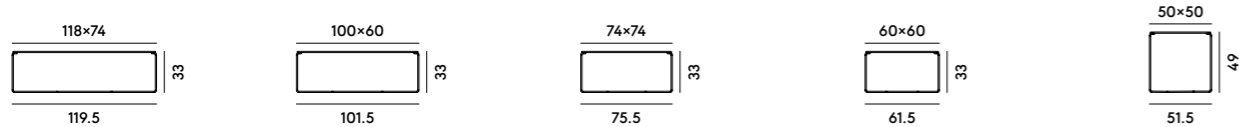

Marcel

470 Tavolo con struttura in metallo / Table with metal frame	471 Tavolo con struttura in metallo / Table with metal frame	472 Tavolo con struttura in metallo / Table with metal frame	473 Tavolo con struttura in metallo / Table with metal frame	474 Tavolo con struttura in metallo / Table with metal frame
Box×1 pcs: 0.33 m³ Peso/Weight: 6.7 kg	Box×1 pcs: 0.23 m³ Peso/Weight: 5.4 kg	Box×1 pcs: 0.21 m³ Peso/Weight: 5.0 kg	Box×1 pcs: 0.14 m³ Peso/Weight: 4.3 kg	Box×1 pcs: 0.15 m³ Peso/Weight: 4.2 kg