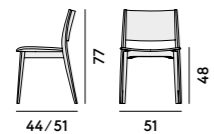

Blazer

632 Sedia in faggio / Chair in beechwood

Box×2 pcs: 0.38 m³
Peso/Weight: 6.2 kg

633 Sedia in faggio, con sedile imbottito / Chair in beechwood, with upholstered seat

Box×2 pcs: 0.38 m³
Peso/Weight: 6.4 kg