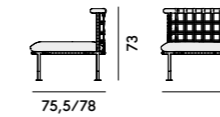

B. Outdoor

OC97 Poltrona in metallo e frassino,
imbottito e intrecciato in cima
nautica / Armchair in metal and
ashwood, upholstered and
woven in nautical rope

OC99 Divano in metallo e frassino, imbottito e intrecciato in cima nautica
/ Sofa in metal and ashwood, upholstered and woven in nautical rope

OC89 Tavolo in metallo, piano in HPL
/ Table in metal, HPL top

Box×2 pcs: 0.30 m³
Peso / Weight: 10.9 kg

Box×1 pcs: 0.37 m³
Peso / Weight: 14.2 kg

Box×1 pcs: 0.15 m³
Peso / Weight: 11.5 kg