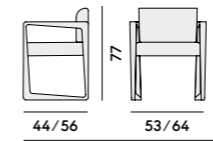

Box×2 pcs: 0.30 m³
Peso / Weight: 10.9 kg

Box×1 pcs: 0.37 m³
Peso / Weight: 14.2 kg

Box×1 pcs: 0.72 m³
Peso / Weight: 21.5 kg

B. Outdoor

OC97 Poltrona in metallo e frassino,
imbottito e intrecciato in cima
nautica / Armchair in metal and
ashwood, upholstered and
woven in nautical rope