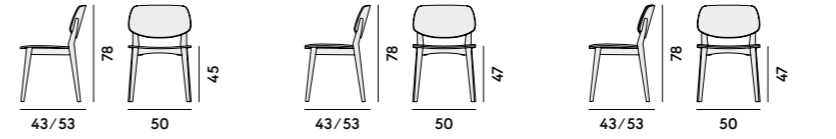

Doll

550 Sedia in faggio / Chair in beechwood	551 Sedia in faggio, con sedile imbottito / Chair in beechwood, with upholstered seat	552 Sedia in faggio, con sedile e schienale imbottiti / Chair in beechwood, with upholstered seat and back
Box×2 pcs: 0.34 m³ Peso/Weight: 5.5 kg	Box×2 pcs: 0.34 m³ Peso/Weight: 6.2 kg	Box×2 pcs: 0.34 m³ Peso/Weight: 7 kg

553 Sedia con struttura in metallo / Chair with metal frame	554 Sedia con struttura in metallo, con sedile e schienale imbottiti / Chair with metal frame, with upholstered seat and back	558 Sedia con struttura in metallo / Chair with metal frame	559 Sedia con struttura in metallo, con sedile e schienale imbottiti / Chair with metal frame, with upholstered seat and back
Box×2 pcs: 0.38 m³ Peso/Weight: 6.5 kg	Box×2 pcs: 0.38 m³ Peso/Weight: 7.5 kg	Box×2 pcs: 0.38 m³ Peso/Weight: 5.2 kg	Box×2 pcs: 0.38 m³ Peso/Weight: 6.2 kg