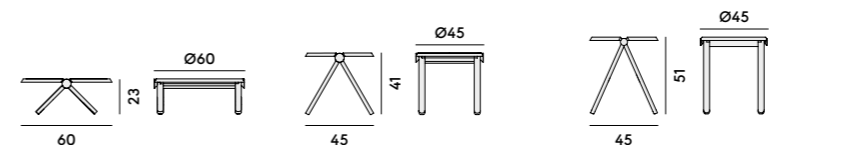

Lilliput

310 Tavolino in frassino / Table in ashwood	311 Tavolino in frassino / Table in ashwood	312 Tavolino in frassino / Table in ashwood
Box×1 pcs: 0.10 m³ Peso/Weight: 4.1 kg	Box×1 pcs: 0.09 m³ Peso/Weight: 3.1 kg	Box×1 pcs: 0.12 m³ Peso/Weight: 3.5 kg