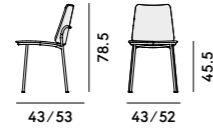

Box×2 pcs: 0.27 m³
Peso/Weight: 4.1 kg

1C53 Sedia in faggio con struttura in metallo e sedile imbottito / Chair in beechwood with metal frame, with upholstered seat