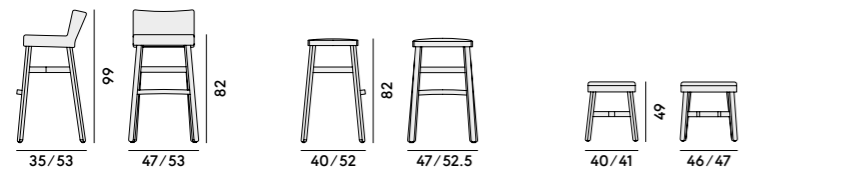

590 Tavolo con struttura in faggio e piano in MDF o HPL / Table with frame in beechwood and top in MDF or HPL	593 Panchetta in faggio, con sedile in MDF / Bench in beechwood, with seat in MDF	592 Tavolo in faggio, con sedile in MDF / Table in beechwood, with seat in MDF
2 Box×1 pcs: 0.26 m³ Peso/Weight: 35.0 kg	Box×1 pcs: 0.28 m³ Peso/Weight: 15.6 kg	Box×1 pcs: 0.15 m³ Peso/Weight: 9.1 kg