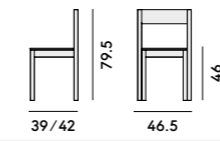

Archetype-A

830 Sedia in faggio
/Chair in beechwood

831 Sedia in faggio con sedile
imbottito / Chair in beechwood
with upholstered seat

Box×2 pcs: 0.29 m³
Peso / Weight: 4.8 kg

Box×2 pcs: 0.29 m³
Peso / Weight: 5 kg

Askew

535 Poltroncina in faggio, imbottita
/ Armchair in ashwood,
upholstered

536 Poltroncina in faggio, imbottita
/ Armchair in ashwood,
upholstered

537 Divano in faggio, imbottito
/ Sofa in ashwood, upholstered

Box×2 pcs: 0.30 m³
Peso / Weight: 10.9 kg

Box×1 pcs: 0.37 m³
Peso / Weight: 14.2 kg

Box×1 pcs: 0.72 m³
Peso / Weight: 21.5 kg