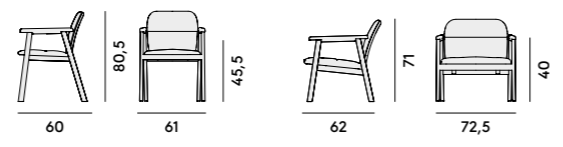

Kursaal

7C10 Poltroncina in frassino, con sedile e schienale imbottiti / Armchair in ashwood, with upholstered back and seat	7C12 Lounge in frassino, con sedile e schienale imbottiti / Lounge chair in ashwood, with upholstered back and seat
Box×1 pcs: 0.30 m³ Peso/Weight: 9.6 kg	Box×1 pcs: 0.36 m³ Peso/Weight: 11.9 kg