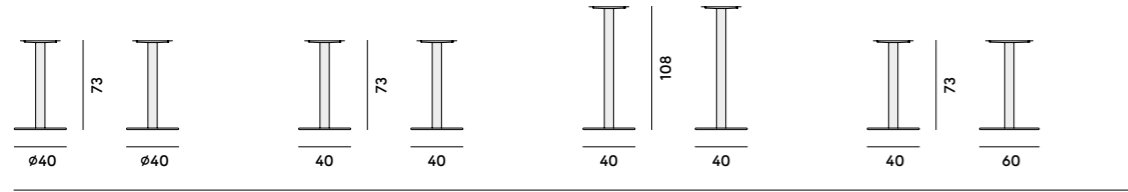

Central Base

740 Base tavolo in metallo / Table base in metal	742 Base tavolo in metallo / Table base in metal	743 Base tavolo in metallo / Table base in metal	744 Base tavolo in metallo / Table base in metal
1 Box*1 pcs: 0.049 m³ Peso/Weight: 16 kg	1 Box*1 pcs: 0.049 m³ Peso/Weight: 16 kg	1 Box*1 pcs: 0.072 m³ Peso/Weight: 16 kg	1 Box*1 pcs: 0.049 m³ Peso/Weight: 20 kg