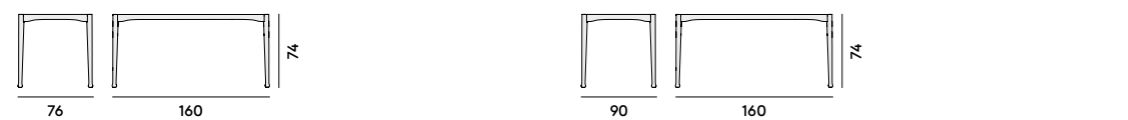

Frisée

250 Sedia in frassino /Chair in ashwood	251 Sedia in frassino, con sedile imbottito /Chair in ashwood, with upholstered seat	252 Poltroncina in frassino /Armchair in ashwood	253 Poltroncina in frassino, con sedile imbottito /Armchair in ashwood, with upholstered seat
Box×2 pcs: 0.34 m³ Peso/Weight: 4.5 kg	Box×2 pcs: 0.34 m³ Peso/Weight: 5.6 kg	Box×1 pcs: 0.28 m³ Peso/Weight: 5.8 kg	Box×1 pcs: 0.28 m³ Peso/Weight: 7.1 kg

254 Sgabello in frassino /Barstool in beech or ashwood	255 Sgabello in frassino, con sedile imbottito /Barstool in ashwood, with upholstered seat	256 Sgabello in frassino /Barstool in ashwood	257 Sgabello in frassino, con sedile imbottito /Barstool in ashwood, with upholstered seat
Box×1 pcs: 0.28 m³ Peso/Weight: 6.4 kg	Box×1 pcs: 0.28 m³ Peso/Weight: 7.5 kg	Box×2 pcs: 0.28 m³ Peso/Weight: 3.7 kg	Box×2 pcs: 0.28 m³ Peso/Weight: 4.7 kg

258 Sgabello in frassino /Barstool in ashwood	259 Sgabello in frassino, con sedile imbottito /Barstool in ashwood, with upholstered seat	260 Sgabello in frassino /Barstool in ashwood	261 Sgabello in frassino, con sedile imbottito /Barstool in ashwood, with upholstered seat
Box×1 pcs: 0.14 m³ Peso/Weight: 5.8 kg	Box×1 pcs: 0.14 m³ Peso/Weight: 5.8 kg	Box×1 pcs: 0.18 m³ Peso/Weight: 5.1 kg	Box×1 pcs: 0.18 m³ Peso/Weight: 6.1 kg

262 Tavolo in frassino /Table in ashwood	263 Tavolo in frassino /Table in ashwood	264 Tavolo in frassino /Table in ashwood	266 Tavolo in frassino /Table in ashwood
Box×1 pcs: 0.03 m³ Peso/Weight: 7.2 kg	Box×1 pcs: 0.03 m³ Peso/Weight: 6.7 kg	Box×1 pcs: 0.06 m³ Peso/Weight: 12.8 kg	Box×1 pcs: 0.08 m³ Peso/Weight: 14 kg

265 Tavolo in frassino /Table in ashwood	267 Tavolo in frassino /Table in ashwood
Box×1 pcs: 0.11 m³ Peso/Weight: 19.4 kg	Box×1 pcs: 0.14 m³ Peso/Weight: 21 kg

Grapevine