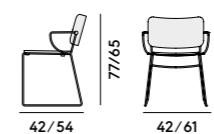

Box×2 pcs: 0.38 m³
Peso/Weight: 8.1 kg