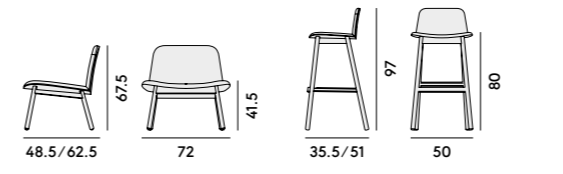

615 Lounge in faggio, imbottita / Lounge chair in beechwood, upholstered	639 Sgabello in faggio, imbottito / Barstool in beechwood, upholstered
Box×2 pcs: 0.50 m³ Peso/Weight: 10.7 kg	Box×1 pcs: 0.29 m³ Peso/Weight: 8.3 kg