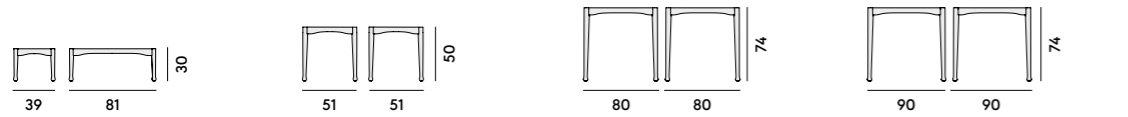

265 Tavolo in frassino /Table in ashwood	267 Tavolo in frassino /Table in ashwood
Box×1 pcs: 0.11 m³ Peso/Weight: 19.4 kg	Box×1 pcs: 0.14 m³ Peso/Weight: 21 kg