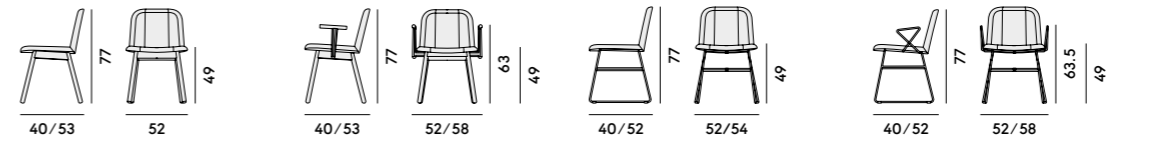

Hippy

635 Sedia in faggio, imbottita / Chair in beechwood, upholstered	636 Poltroncina in faggio, imbottita / Armchair in beechwood, upholstered	637 Sedia con struttura in metallo, imbottita / Chair with metal frame, upholstered	638 Poltroncina con struttura in metallo, imbottita / Armchair with metal frame, upholstered
Box×2 pcs: 0.33 m³ Peso/Weight: 7.0 kg	Box×1 pcs: 0.26 m³ Peso/Weight: 7.7 kg	Box×2 pcs: 0.33 m³ Peso/Weight: 8.0 kg	Box×1 pcs: 0.26 m³ Peso/Weight: 9.7 kg