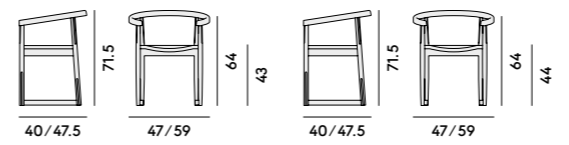

Nordica

600 Poltroncina in faggio / Armchair in beechwood	601 Poltroncina in faggio, con sedile imbottito / Armchair in beechwood, with upholstered seat
Box×1 pcs: 0.24 m³ Peso/Weight: 5.5 kg	Box×1 pcs: 0.24 m³ Peso/Weight: 5.6 kg