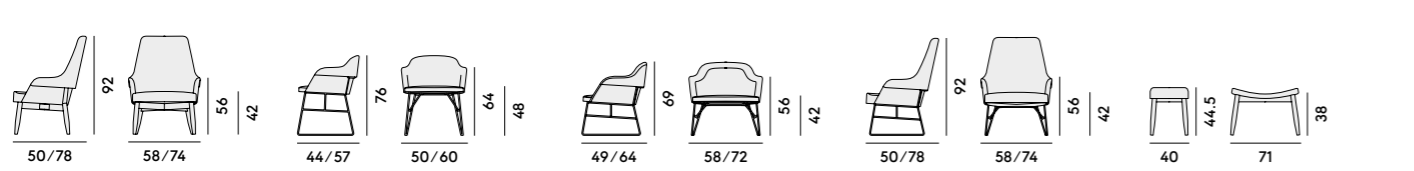

659 Lounge high in faggio, imbottita / High-backed lounge chair in beechwood, upholstered	652 Poltroncina con struttura in metallo, imbottita / Armchair with metal frame, upholstered	657 Lounge con struttura in metallo, imbottita / Lounge chair with metal frame, upholstered	662 Lounge high con struttura in metallo, imbottita / High-backed lounge chair with metal frame, upholstered	656 Pouf in faggio, imbottito / Pouf in beechwood, upholstered
Box×1 pcs: 0.57 m³ Peso/Weight: 15.5 kg	Box×1 pcs: 0.31 m³ Peso/Weight: 11.8 kg	Box×1 pcs: 0.37 m³ Peso/Weight: 14.2 kg	Box×1 pcs: 0.55 m³ Peso/Weight: 16.5 kg	Box×1 pcs: 0.15 m³ Peso/Weight: 5.1 kg