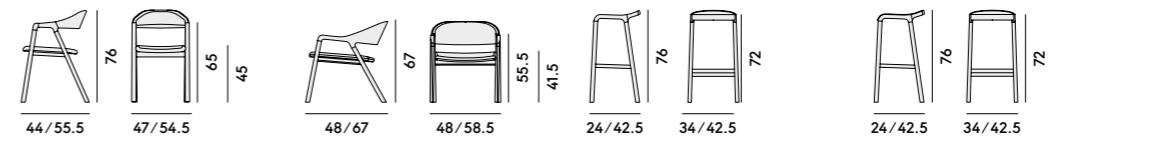

Layer

090 Poltroncina in frassino, imbottita / Armchair in ashwood, upholstered	093 Lounge in frassino, imbottita / Lounge chair in ashwood, upholstered	094 Sgabello in frassino / Barstool in ashwood	095 Sgabello in frassino, con sedile imbottito / Barstool in ashwood, with upholstered seat
Box×1 pcs: 0.30 m³ Peso/Weight: 6.2 kg	Box×1 pcs: 0.29 m³ Peso/Weight: 8.5 kg	Box×1 pcs: 0.15 m³ Peso/Weight: 3.9 kg	Box×1 pcs: 0.15 m³ Peso/Weight: 4 kg