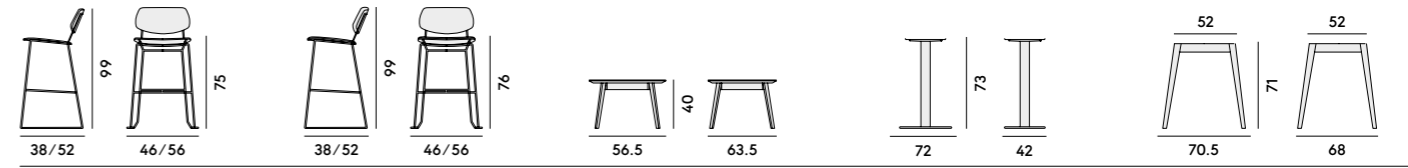

Top: Ø60, 70, 80, 90	Top: Ø70, 80, 90
□60×60, 70×70, 80×80, 90×90	□70×70, 80×80, 90×90

Marmo bianco o nero / White or black marble	Impiallacciato noce o faggio / Walnut or beech veneer	HPL bianco o nero / White or black HPL	Laminato / Laminate	MDF Laccato / Lacquered MDF
2	2	1.2	2.5	2.5

cm	kg	m³	pcs	cm	kg	m³	pcs	cm	kg	m³	pcs	cm	kg	m³	pcs	cm	kg	m³	pcs
Ø60	18	0.05	1 pcs	Ø60	5	0.01	1 pcs	Ø60	4.8	0.02	1 pcs	Ø60	7	0.01	1 pcs	Ø60	7	0.01	1 pcs
Ø70	23	0.06	1 pcs	Ø70	6	0.02	1 pcs	Ø70	6.4	0.03	1 pcs	Ø70	8	0.02	1 pcs	Ø70	8	0.02	1 pcs
Ø80	30	0.07	1 pcs	Ø80	7.5	0.03	1 pcs	Ø80	8.4	0.03	1 pcs	Ø80	10	0.03	1 pcs	Ø80	10	0.03	1 pcs
Ø90*	33	0.07	1 pcs	Ø90	12	0.03	1 pcs	Ø90	10.6	0.04	1 pcs	Ø90	11.3	0.03	1 pcs	Ø90	11.3	0.03	1 pcs
60×60	25	0.04	1 pcs	60×60	6.5	0.01	1 pcs	60×60	6	0.02	1 pcs	60×60	8.6	0.01	1 pcs	60×60	8.6	0.01	1 pcs
70×70	29	0.06	1 pcs	70×70	7.5	0.02	1 pcs	70×70	8.3	0.03	1 pcs	70×70	10	0.02	1 pcs	70×70	10	0.02	1 pcs
80×80	38	0.07	1 pcs	80×80	10	0.03	1 pcs	80×80	10.8	0.03	1 pcs	80×80	13	0.03	1 pcs	80×80	13	0.03	1 pcs
90×90*	42	0.07	1 pcs	90×90	11	0.03	1 pcs	90×90	13.1	0.04	1 pcs	90×90	14.5	0.03	1 pcs	90×90	14.5	0.03	1 pcs

* Solo per Doll 752/Only for Doll 752