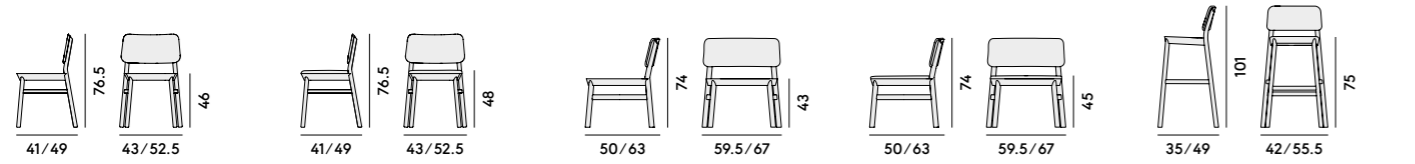

Drum

070 Sedia in faggio /Chair in beechwood	071 Sedia in faggio, con sedile imbottito/Chair in beechwood, with upholstered seat	078 Lounge in faggio /Lounge chair in beechwood	079 Lounge in faggio, con sedile imbottito / Lounge chair in beechwood, with upholstered seat	076 Sgabello in faggio /Barstool in beechwood
Box×2 pcs: 0.34 m³ Peso/Weight: 5.3 kg	Box×2 pcs: 0.34 m³ Peso/Weight: 6.3 kg	Box×2 pcs: 0.45 m³ Peso/Weight: 7.4 kg	Box×2 pcs: 0.45 m³ Peso/Weight: 8.4 kg	Box×1 pcs: 0.31 m³ Peso/Weight: 6 kg

077 Sgabello in faggio, con sedile imbottito/Barstool in beechwood,with upholstered seat	074 Sgabello in faggio /Barstool in beechwood	075 Sgabello in faggio, con sedile imbottito/Barstool in beechwood, with upholstered seat	072 Sgabello in faggio /Stool in beechwood	073 Sgabello in faggio, con sedile imbottito/Stool in beechwood, with upholstered seat
Box×1 pcs: 0.31 m³ Peso/Weight: 7 kg	Box×1 pcs: 0.17 m³ Peso/Weight: 5 kg	Box×1 pcs: 0.17 m³ Peso/Weight: 6 kg	Box×2 pcs: 0.17 m³ Peso/Weight: 3.7 kg	Box×2 pcs: 0.17 m³ Peso/Weight: 4.7 kg