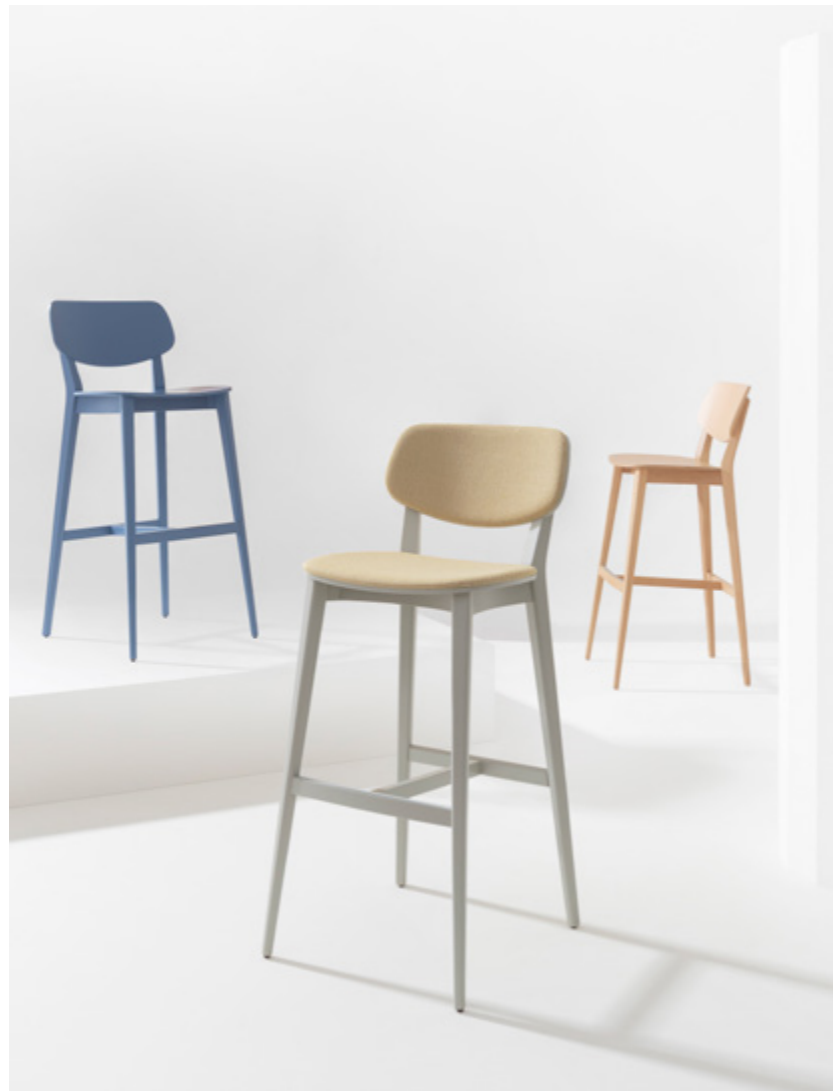

Doll

Design: Emilio Nanni

2010

Doll 550 Sedie in faggio laccato RAL 5014 e in faggio naturale

/ Doll 550 Chairs in RAL 5014 lacquered beechwood and natural beechwood

Doll 557 Sgabelli in faggio laccato RAL 5014 e in faggio naturale, Doll 556 Sgabello in faggio laccato RAL 7044 e Credo 2282 / Doll 557 Barstools in RAL 5014 lacquered beechwood and natural beechwood, Doll 556 Barstool in RAL 7044 lacquered beechwood and Credo 2282