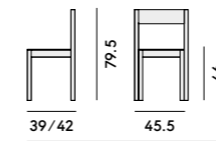

Archetype-A

830 Sedia in faggio
/Chair in beechwood

831 Sedia in faggio con sedile
imbottito / Chair in beechwood
with upholstered seat

Box×2 pcs: 0.29 m³
Peso / Weight: 4.8 kg

Box×2 pcs: 0.29 m³
Peso / Weight: 5 kg

Askew

535 Poltroncina in faggio, imbottita
/ Armchair in ashwood,
upholstered

536 Poltroncina in faggio, imbottita
/ Armchair in ashwood,
upholstered

537 Divano in faggio, imbottito
/ Sofa in ashwood, upholstered

Box×2 pcs: 0.30 m³
Peso / Weight: 10.9 kg

Box×1 pcs: 0.37 m³
Peso / Weight: 14.2 kg

Box×1 pcs: 0.72 m³
Peso / Weight: 21.5 kg