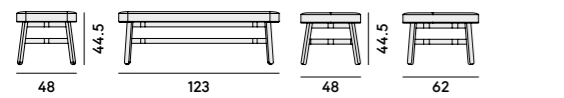

577 Sgabello in faggio, imbottito / Barstool in beechwood, upholstered	578 Sgabello in faggio, imbottito / Barstool in beechwood, upholstered	579 Sgabello in faggio, imbottito / Stool in beechwood, upholstered
Box×1 pcs: 0.29 m³ Peso/Weight: 6.5 kg	Box×1 pcs: 0.25 m³ Peso/Weight: 6.0 kg	Box×2 pcs: 0.26 m³ Peso/Weight: 5.0 kg