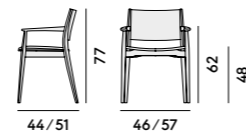

Box×1 pcs: 0.26 m³
Peso/Weight: 7.4 kg