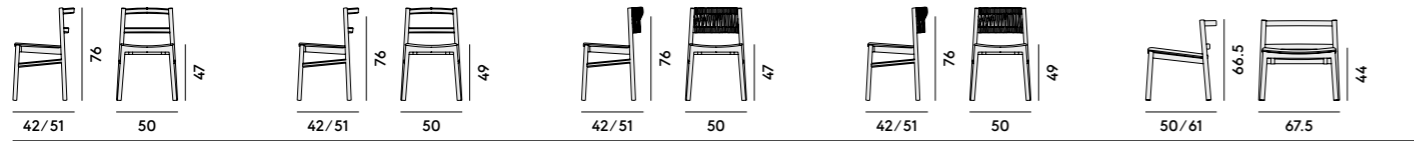

Load

640 Sedia in faggio / Chair in beechwood	641 Sedia in faggio, con sedile imbottito / Chair in beechwood, with upholstered seat	642 Sedia in faggio, con schienale in cima nautica / Chair in beechwood, with woven backrest in marine rope	643 Sedia in faggio, con sedile imbottito e schienale in cima nautica / Chair in beechwood, with upholstered seat and woven backrest in marine rope	612 Lounge in faggio, con sedile imbottito / Lounge chair in beechwood, with upholstered seat
Box×2 pcs: 0.34 m³ Peso/Weight: 4.8 kg	Box×2 pcs: 0.34 m³ Peso/Weight: 5.5 kg	Box×2 pcs: 0.34 m³ Peso/Weight: 5.1 kg	Box×2 pcs: 0.34 m³ Peso/Weight: 5.8 kg	Box×2 pcs: 0.50 m³ Peso/Weight: 10.2 kg