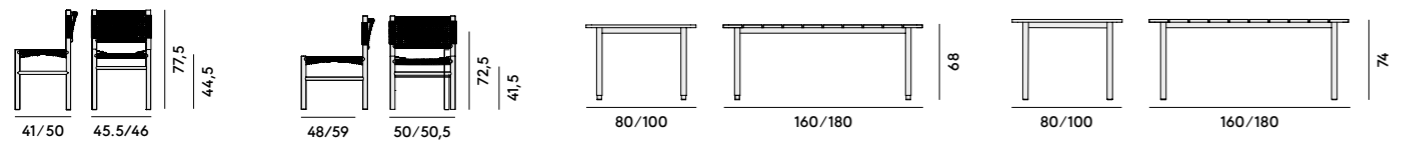

Harry's

815 Sedia in frassino o iroko con intreccio in corda / Chair in ashwood or iroko with woven rope	816 Poltroncina in frassino o iroko con intreccio in corda / Chair in ashwood or iroko with woven rope	817 Tavolo in frassino o iroko / Table in ashwood or iroko	818 Tavolo in frassino o iroko / Table in ashwood or iroko
Box×2 pcs: 0.34 m³ Peso/Weight: 4/4,55 kg	Box×2 pcs: 0.32 m³ Peso/Weight: 4,85/5 kg	Box×1 pcs: 0,23 m³ Peso/Weight: 34,55/41,25 kg	Box×1 pcs: 0,23 m³ Peso/Weight: 35,5/42 kg