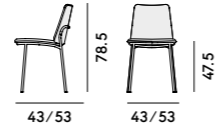

Box×2 pcs: 0.27 m³
Peso/Weight: 4.1 kg